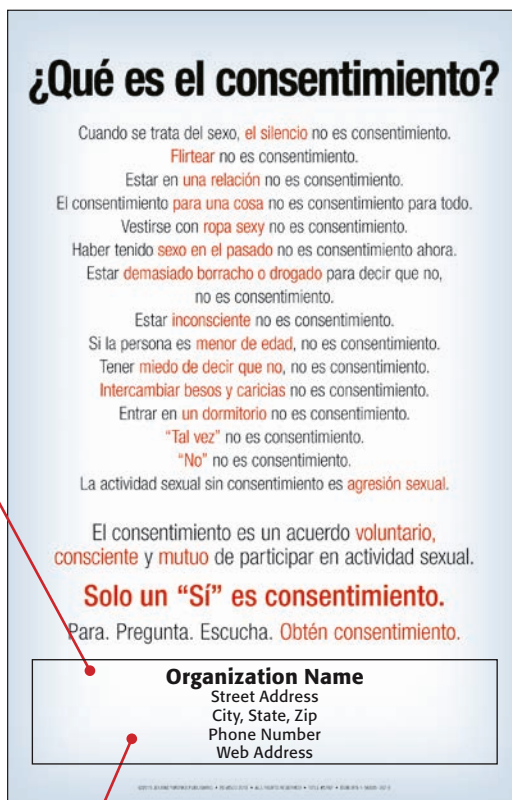

Side 2 Imprint

Up to five lines on both sides for your message!

Actual size of imprint area: 10" W x 2.25" H.