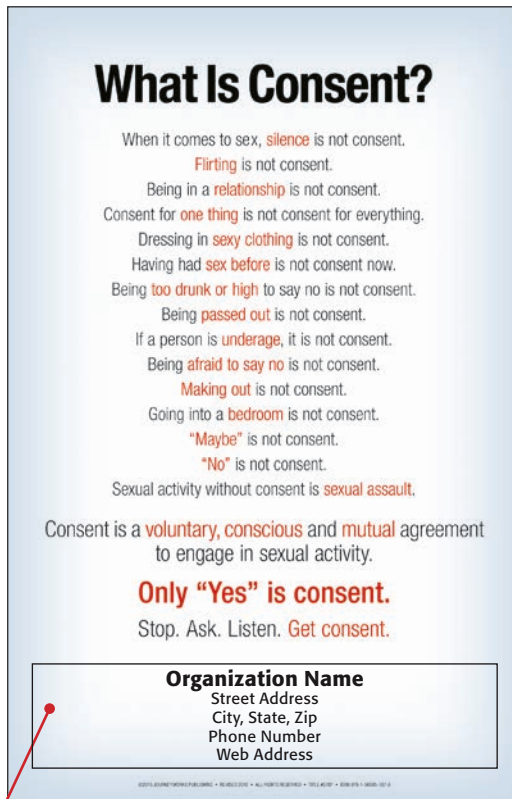

Side 1 Imprint

Side 2 Imprint

Up to five lines on both sides for your message!

Actual size of imprint area: 10" W x 2.25" H.